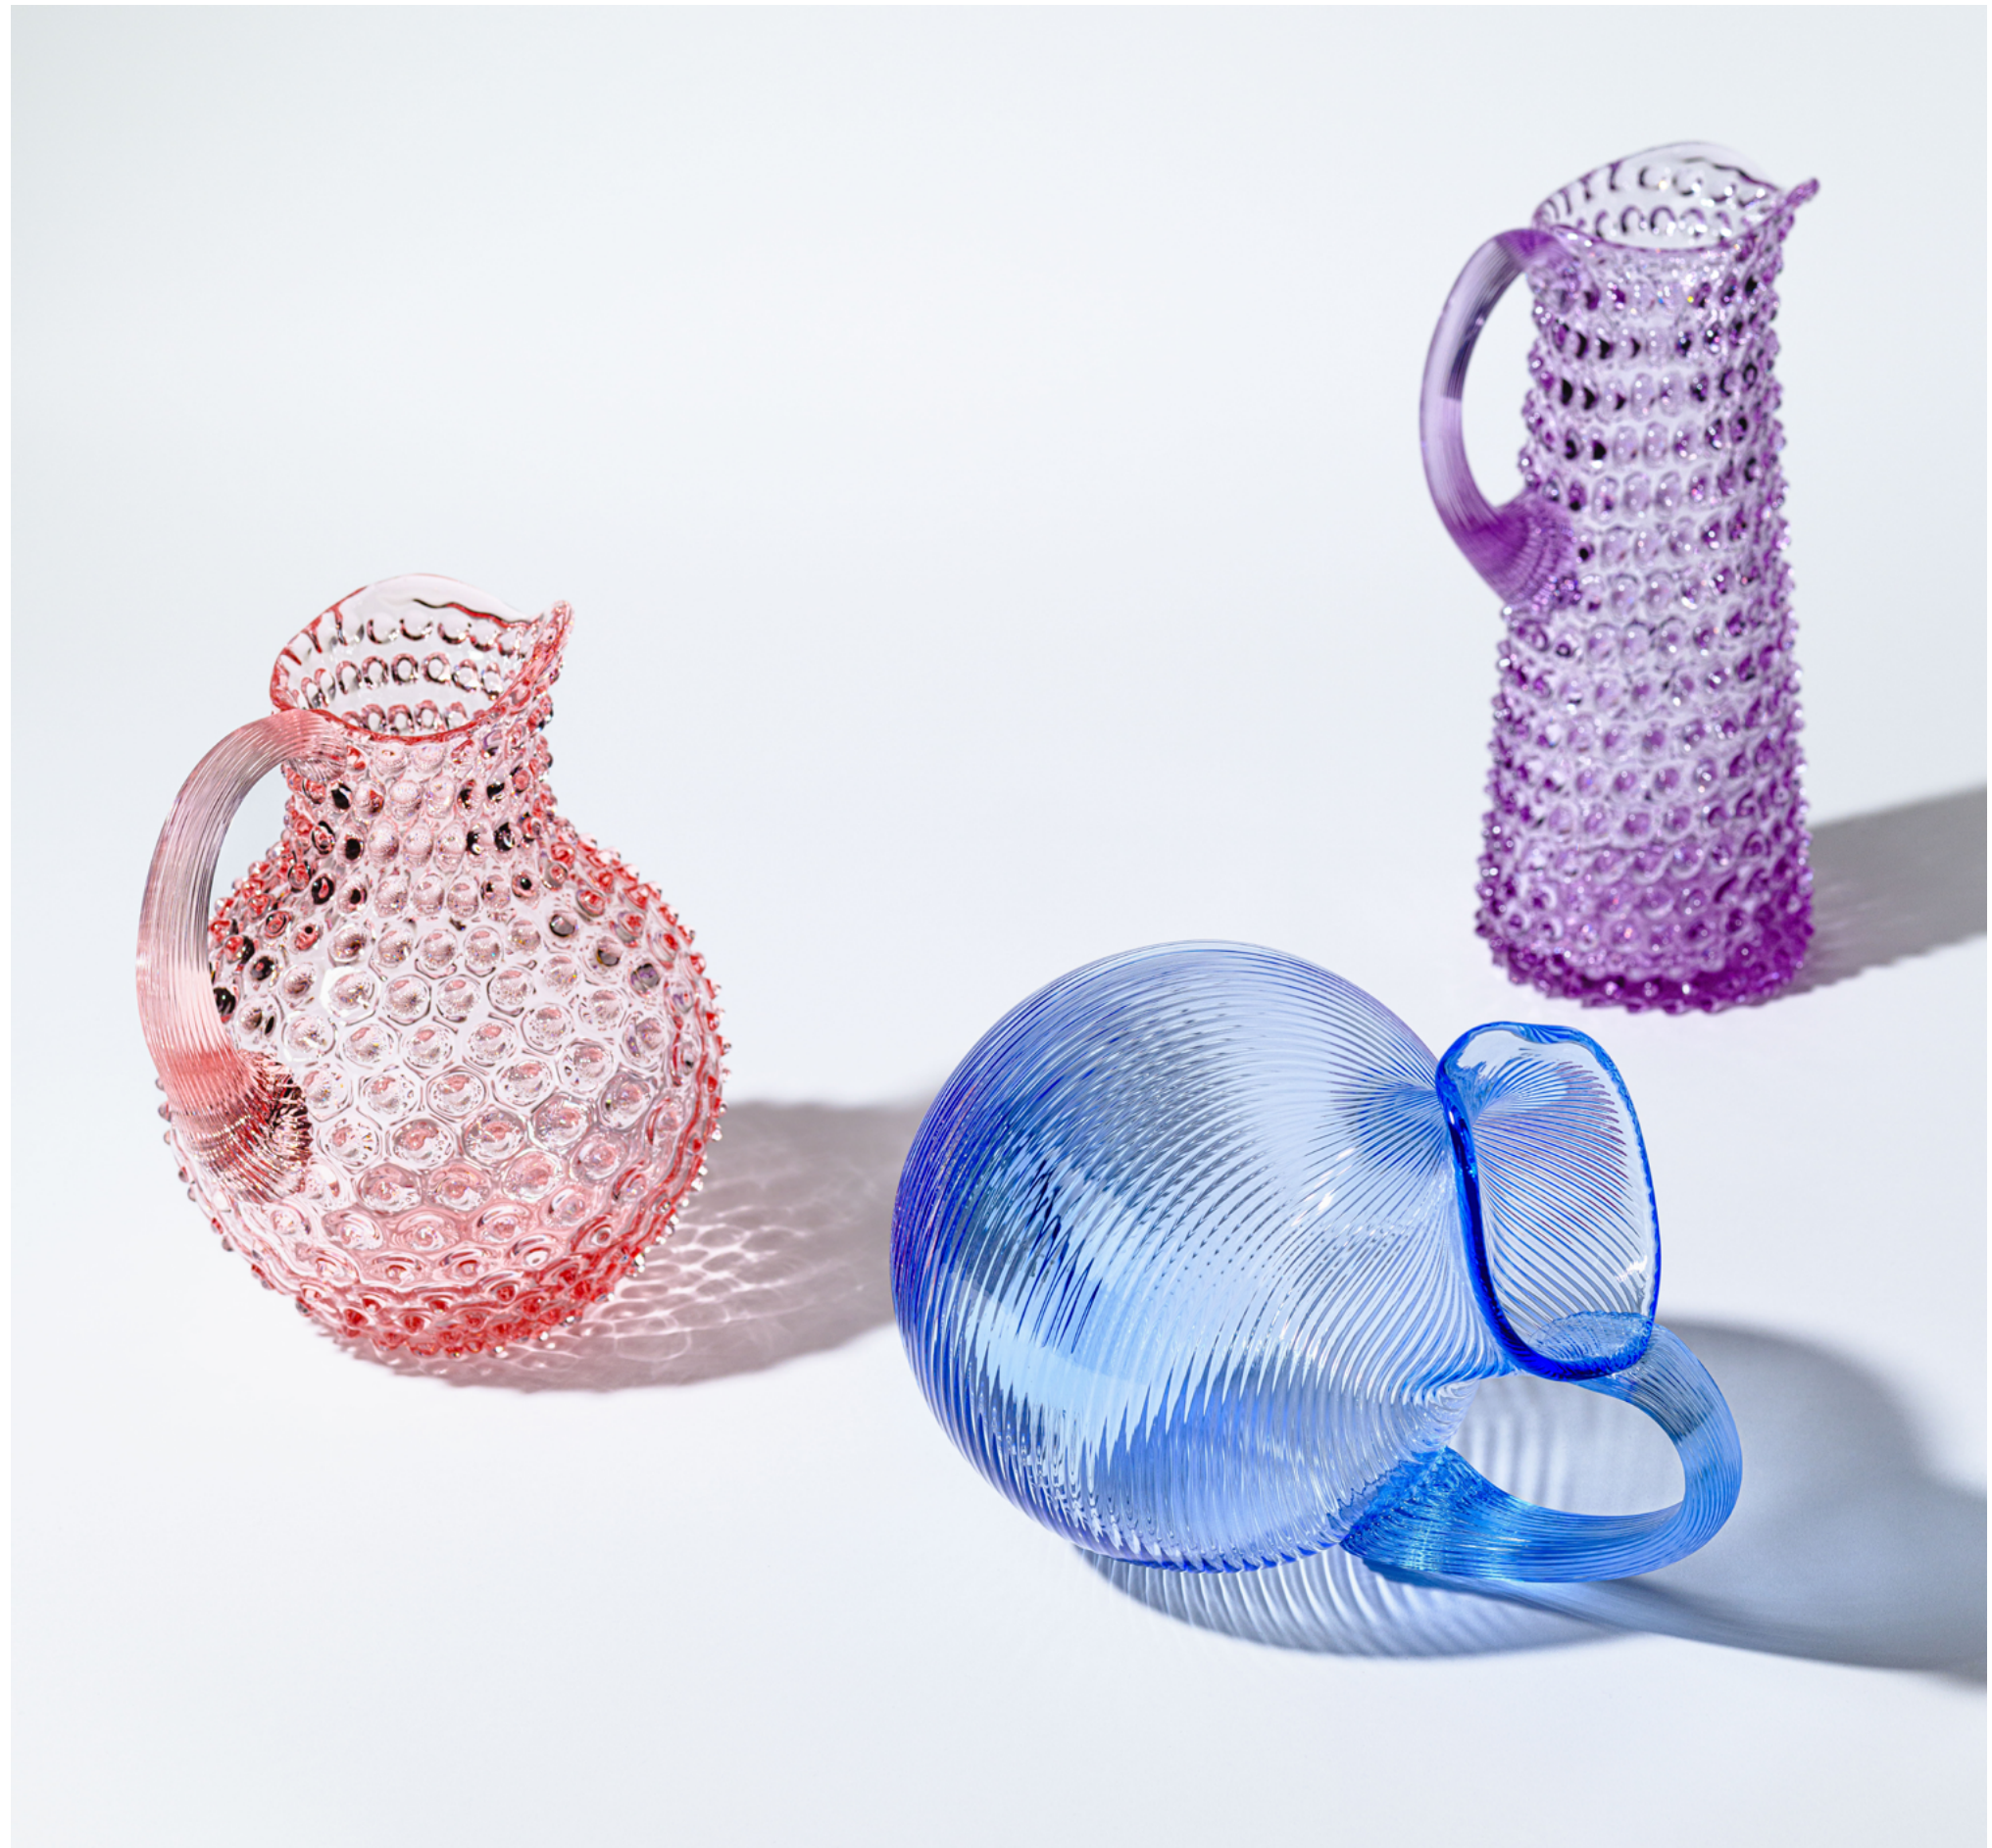

Jugs & Carafes